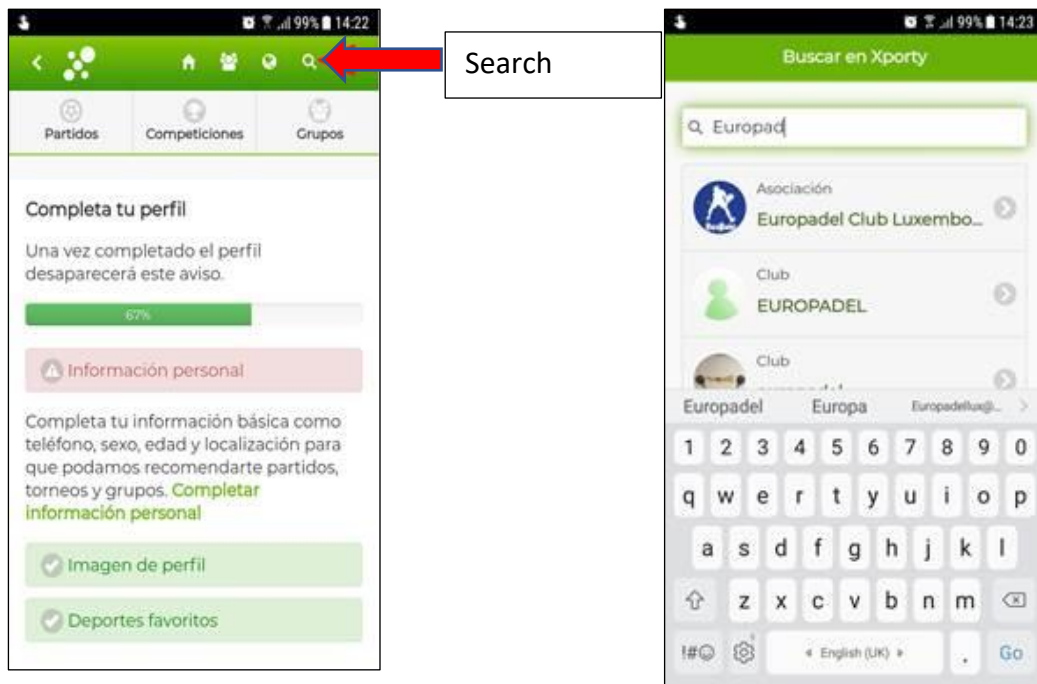

7) And follow the league and Enjoy!!!