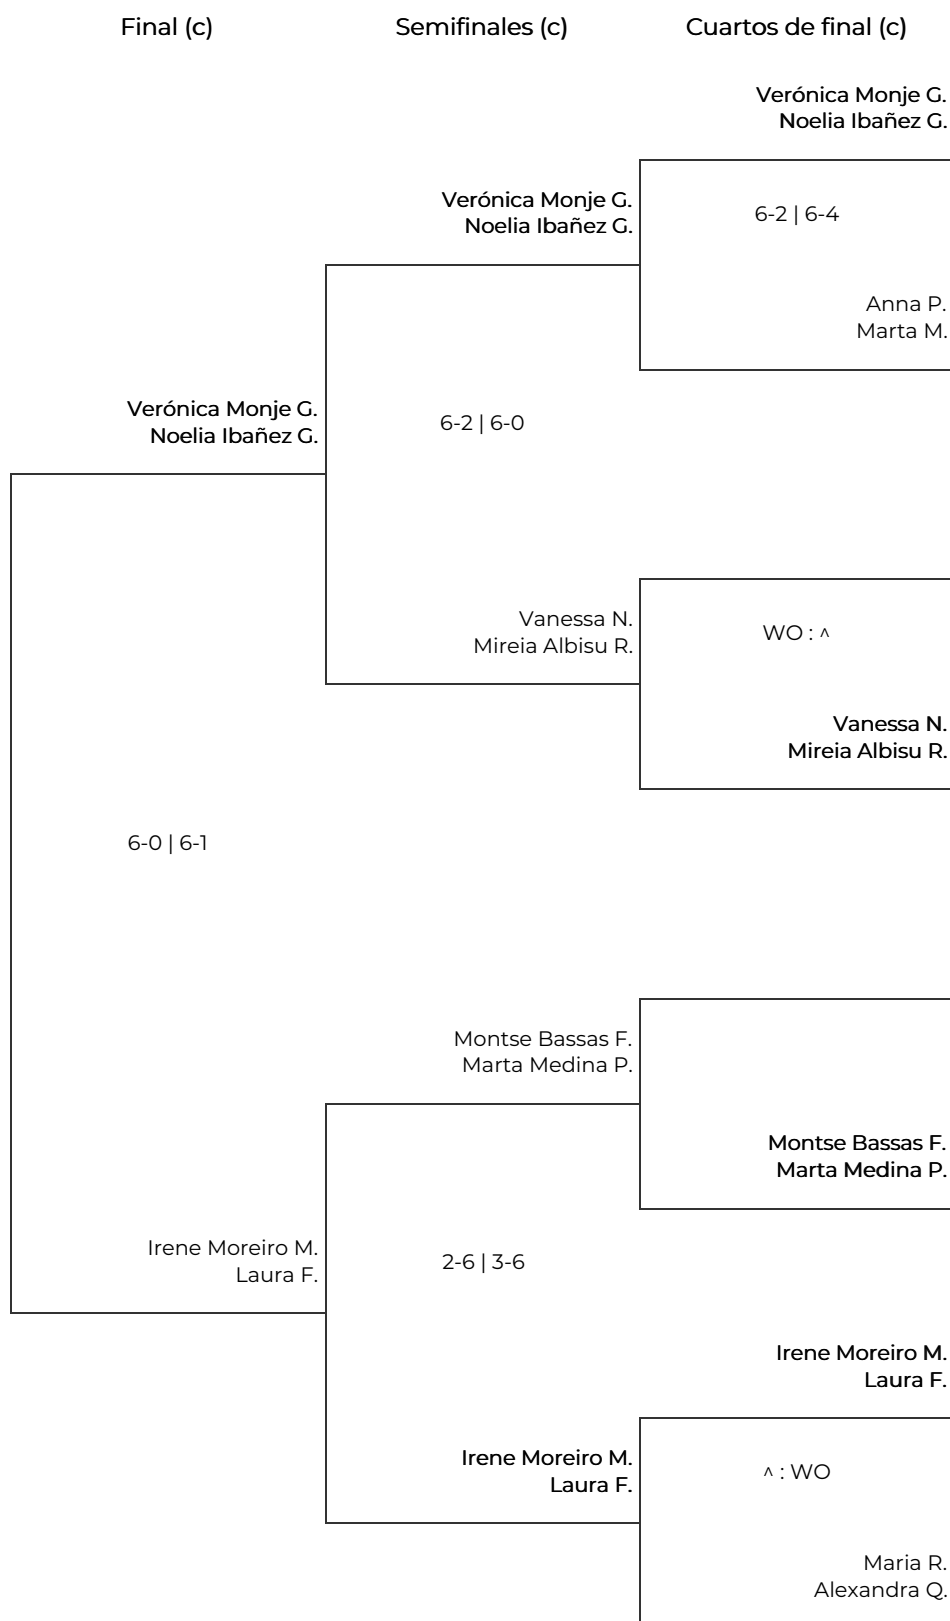

# THE PADEL CUP BY CUPRA - BARCELONA

## Fase final. Femenina Gold